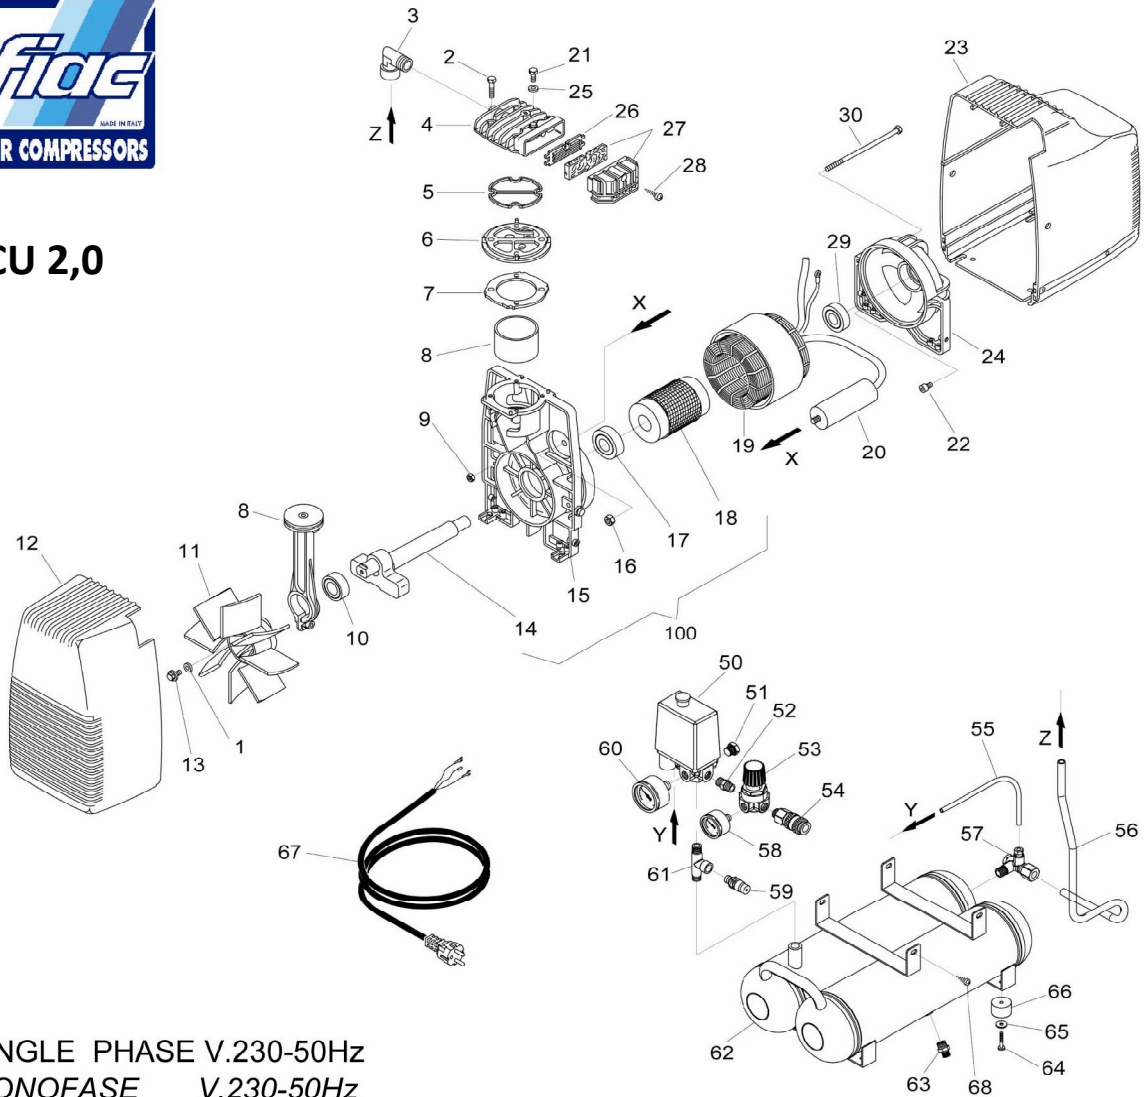

## ECU 2,0

SINGLE PHASE V.230-50Hz  
 MONOFASE V.230-50Hz

Code	Description	Callout
7030190000	Washer	1
7060190000	Bearing	10
4280530000	Carter/Shaft/Rotor group	100
7200140000	Fan	11
7150560000	Compressor housing	12
7011040000	Screw	13
5040670008	Crankshaft	14

7670010000	Carter	15
7020240000	Nut for capacitor	16
7060280000	Bearing	17
7660090000	Rotor	18
4011600000	Wound stator	19
7011290000	Screw	2
7310320000	Capacitor	20
7014300000	Screw	21
7013060000	Screw	22
7150550000	Motor housing	23
7640060000	Cover	24
7030780000	Washer	25
7458340000	Filter plate	26
4085010000	Intake filter	27
7012010000	Screw	28
7060010000	Bearing	29
7084080000	Joint	3
7018010000	Tension rod	30
7570550000	Head	4
7070600000	Gasket	5
7250740000	Pressure switch	50
7090070000	Plug	51
7081090000	Joint	52
7100640000	Pressure reducer	53
7130570000	Quick coupler	54
7230010000	Tube rilsan	55
7234360000	Infeed tube	56
7190200000	Non return valve	57
7110240000	Pressure gauge	58
7192020000	Safety valve	59
4200020000	Monoplate	6
7110300000	Pressure gauge	60
7082530000	Joint	61
5158240008	Tank	62
7130090000	Discharge tap	63
7012090000	Screw	64

7030020000	Washer	65
7360370000	Rubber foot	66
7329070000	Infeed cable	67
7012290000	Screw	68
7078490000	Gasket	7
4190350000	Con rod/Piston/Cylinder kit	8
7021010000	Selflocking nut	9